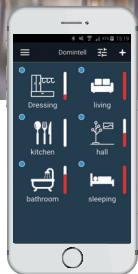

your favorite suite  
of Bluetooth® controllers

One app for your  
Bluetooth® smart system

Download  
our app  
DMax  
by Domintell

[dmaxbydomintell.com](http://dmaxbydomintell.com)

Interested? Contact us!

## SMOOTH

- Direct Bluetooth connection** → wireless
- In-app settings** → once plugged, you don't ever have to touch the module again
- Combine the 3 devices** → create your favorite atmospheres or a smooth wake-up
- Other functions integrated** → immediate or progressive alarm clock, presence simulation, timer, total time of usage (for replacement or cost estimation), etc
- Rename your devices** → through the app
- Fits** → in most wiring boxes