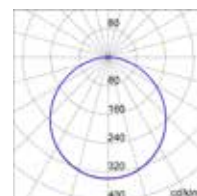

Dimensions

S2

M2

Photometry

Opal

Discover the full **ELIA CL** range on www.gewiss.com

Code	Dimensions	Power (W)	Shield	Lumen outout (lm)	Colour temp. (K)	Version
GWF1310GA840	S2	12	Opal	1.150	4.000	ON/OFF
GWF1315GA840						MICROWAVE
GWF1310MA840	M2	25	Opal	2.500	4.000	ON/OFF
GWF1315MA840				2.500		MICROWAVE
GWF1314MA840				2.500		EMERGENCY
GWF1316MA840				2.500		MICROWAVE - EMERGENCY