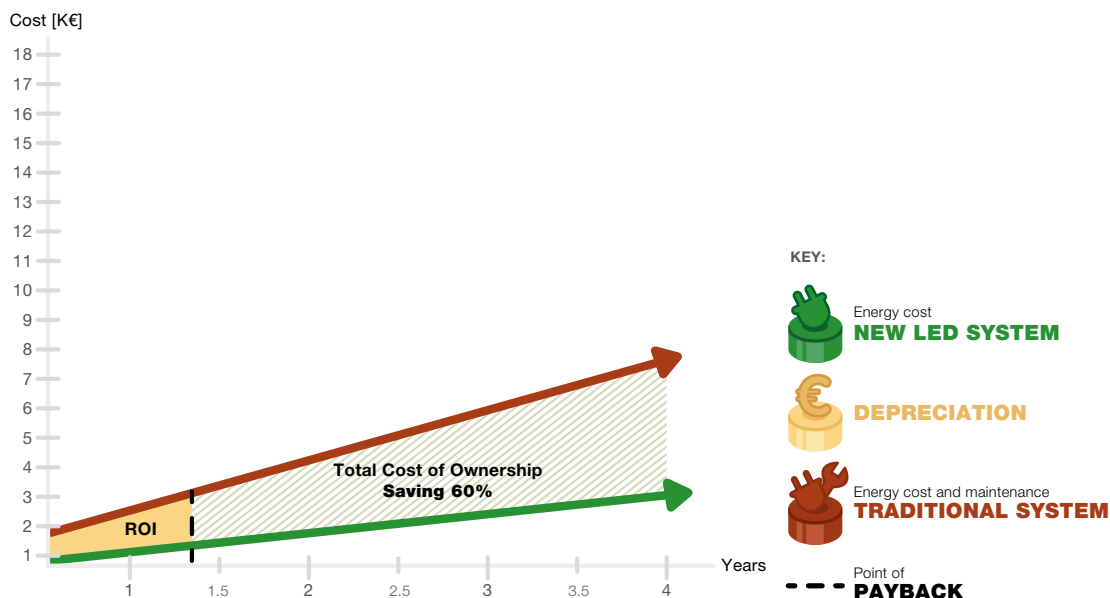

Easy installation

ELIA CL is designed to allow easy installation thanks to the "twist & lock" system. Just fix the base to the wall or ceiling and attach the cover with a simple twist.

Versatile

ELIA CL is also available with a motion detector Sensor or with Emergency Lighting. All this provides security, comfort and energy savings.

Payback example - flight of stairs project 100lx

- Replacement of 40 traditional luminaires
- Operating Time: 3.500 hours per year
- ROI (Return Of Investment): less than one year and half

Energy cost source: Eurostat 2017