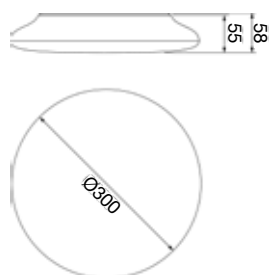

Dimensions

S2

M2

Photometry

Opal

Discover the full **ELIA CL** range on www.gewiss.com

Code	Dimensions	Power (W)	Shield	Lumen outout (lm)	Colour temp. (K)	Version
GWF1310GA840	S2	12	Opal	1.150	4.000	ON/OFF
GWF1315GA840						MICROWAVE
GWF1310MA840	M2	25	Opal	2.500	4.000	ON/OFF
GWF1315MA840				2.500		MICROWAVE
GWF1314MA840				2.500		EMERGENCY
GWF1316MA840				2.500		MICROWAVE - EMERGENCY