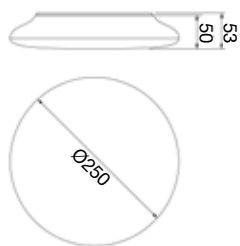

Dimensions

S2

M2

Photometry

Opal

Discover the full **ELIA CL** range on www.gewiss.com

Code	Dimensions	Power (W)	Shield	Lumen outout (lm)	Colour temp. (K)	Version
GWF1310GA840	S2	12	Opal	1.150	4.000	ON/OFF
GWF1315GA840						MICROWAVE
GWF1310MA840	M2	25	Opal	2.500	4.000	ON/OFF
GWF1315MA840				2.500		MICROWAVE
GWF1314MA840				2.500		EMERGENCY
GWF1316MA840				2.500		MICROWAVE - EMERGENCY