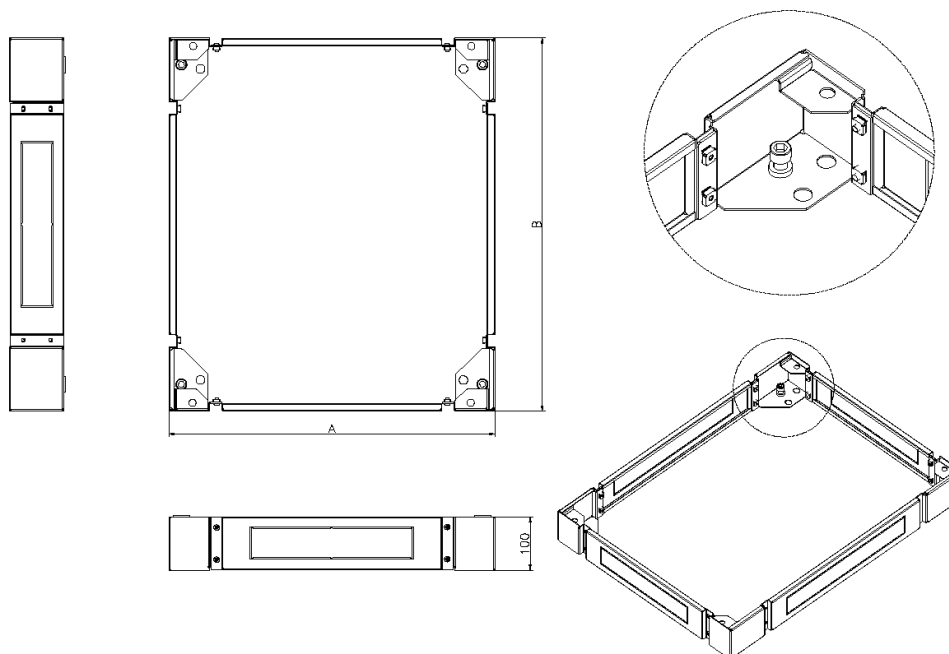

Environ Plinth for CR/ER Racks 600mm Wide x 600mm Deep - Grey White

Item Code: 542-966-GE

excel
without compromise.

Product drawing

Part Number Table

Part Number	Description
542-960-BK	Environ Plinth for CR/ER Racks 600mm Wide x 1000mm Deep - Black
542-960-GE	Environ Plinth for CR/ER Racks 600mm Wide x 1000mm Deep - Grey White
542-962-GE	Environ Plinth for CR/ER Racks 600mm Wide x 1200mm Deep - Grey White
542-966-BK	Environ Plinth for CR/ER Racks 600mm Wide x 600mm Deep - Black
542-966-GE	Environ Plinth for CR/ER Racks 600mm Wide x 600mm Deep - Grey White
542-968-BK	Environ Plinth for CR/ER Racks 600mm Wide x 800mm Deep - Black
542-968-GE	Environ Plinth for CR/ER Racks 600mm Wide x 800mm Deep - Grey White
542-980-BK	Environ Plinth for CR/ER Racks 800mm Wide x 1000mm Deep - Black
542-980-GE	Environ Plinth for CR/ER Racks 800mm Wide x 1000mm Deep - Grey White
542-982-BK	Environ Plinth for CR/ER Racks 800mm Wide x 1200mm Deep - Black
542-986-BK	Environ Plinth for CR/ER Racks 800mm Wide x 600mm Deep - Black
542-986-GE	Environ Plinth for CR/ER Racks 800mm Wide x 600mm Deep - Grey White
542-988-BK	Environ Plinth for CR/ER Racks 800mm Wide x 800mm Deep - Black