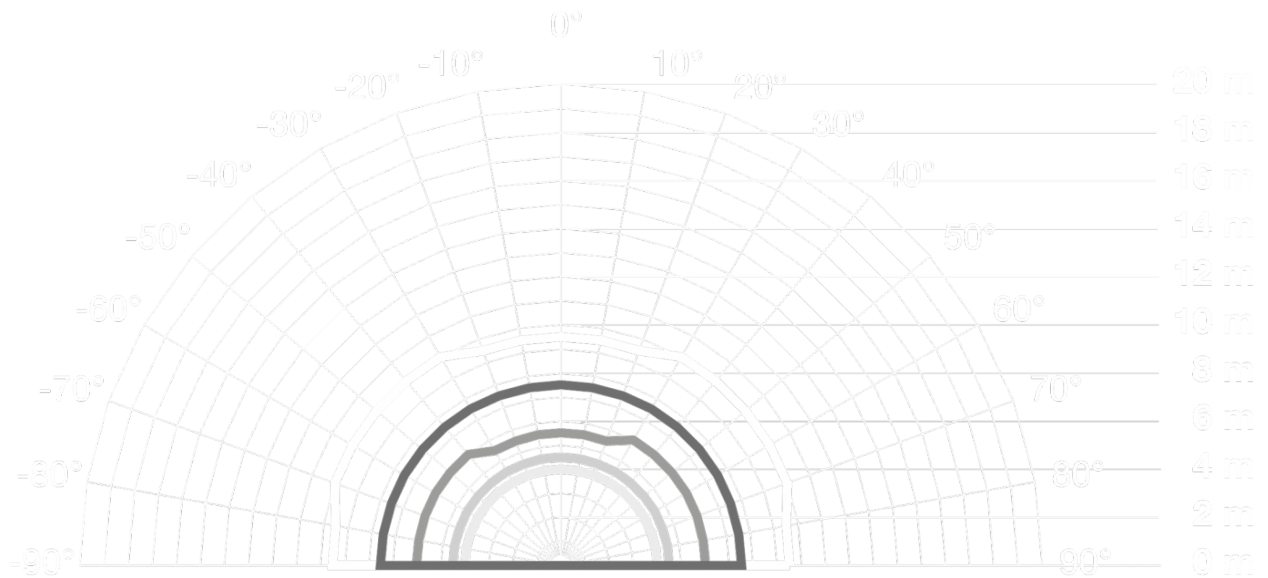

PROFESSIONAL

Trade & professional / search result for "3180?media=print" / IS 3180

Motion detector

IS 3180

For large areas. Infrared motion detector IS 3180 for indoors and out, ideal for watching over large areas, ideal installation height 2 m, 180° angle of coverage, reach 20 m max. or 8 m max. (tangential), large terminal compartment for easy installation, heavy-duty relay for high switching capacity.

2000w

5 JAHRE
HERSTELLER
GARANTIE
steinel-professional.de/garantie

TEACH

Technical Specifications

Sensor reach IS 3180
 mounting height 2 m
 tangential walking direction
 above: 8 m lens
 below: 20 m lens

| | |
|---------------------------------|------------------------------|
| European Article Number (EAN) | 4007841009113 |
| Dimensions(w x h x d) | 95 x 95 x 65 mm |
| Model | Movement sensor |
| Voltage | 220 - 240 V, 50/60 Hz |
| Sensor type | Passive infrared |
| Recommended installation height | 1.8-2,5 m |