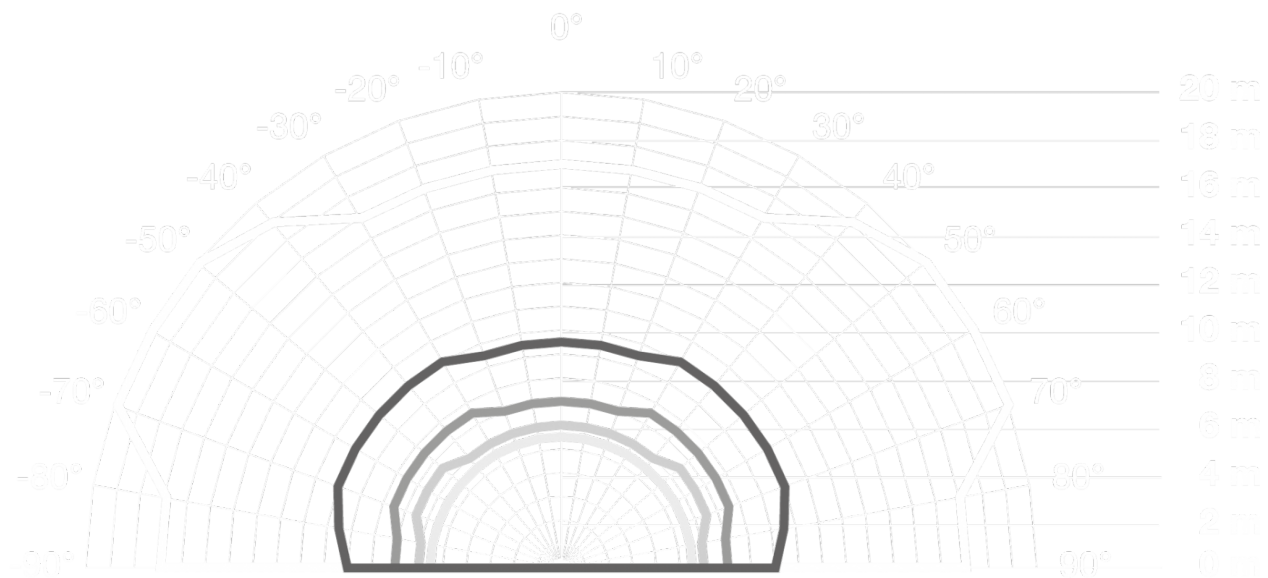

PROFESSIONAL

Trade & professional / search result for "3180?media=print" / IS 3180

Motion detector

IS 3180

For large areas. Infrared motion detector IS 3180 for indoors and out, ideal for watching over large areas, ideal installation height 2 m, 180° angle of coverage, reach 20 m max. or 8 m max. (tangential), large terminal compartment for easy installation, heavy-duty relay for high switching capacity.

2000w

5 JAHRE
HERSTELLER
GARANTIE
steinel-professional.de/garantie

TEACH

Technical Specifications

Sensor reach IS 3180
 mounting height 2 m
 tangential walking direction
 above: 8 m lens
 below: 20 m lens

| | |
|---------------------------------|------------------------------|
| European Article Number (EAN) | 4007841009113 |
| Dimensions(w x h x d) | 95 x 95 x 65 mm |
| Model | Movement sensor |
| Voltage | 220 - 240 V, 50/60 Hz |
| Sensor type | Passive infrared |
| Recommended installation height | 1.8-2,5 m |