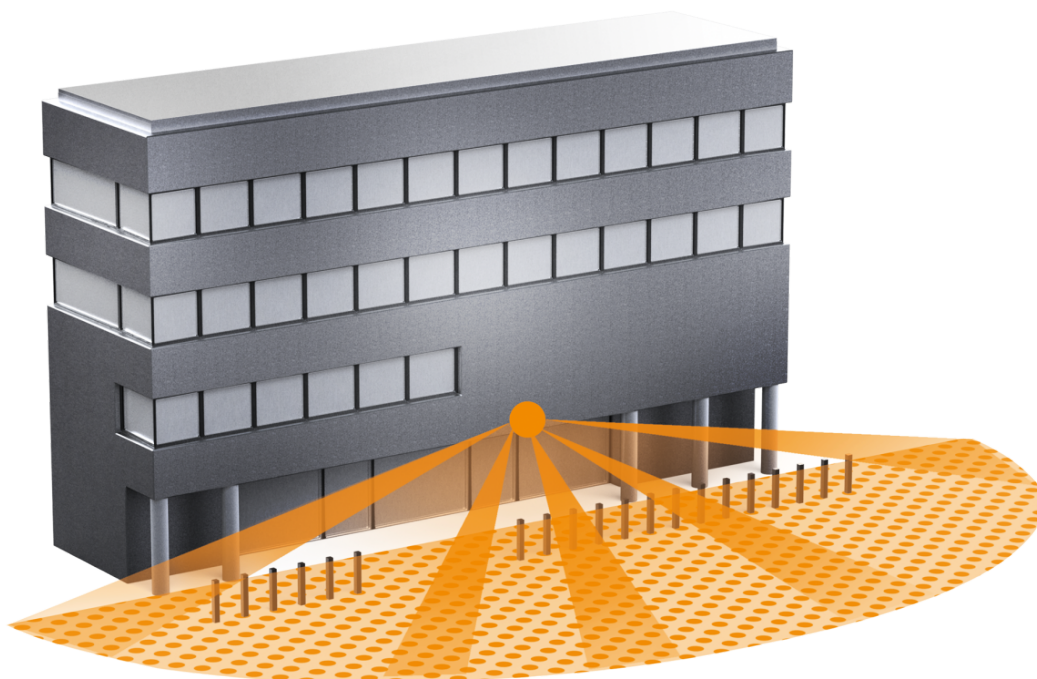

PROFESSIONAL

Trade & professional / search result for "3180?media=print" / IS 3180

Motion detector

IS 3180

For large areas. Infrared motion detector IS 3180 for indoors and out, ideal for watching over large areas, ideal installation height 2 m, 180° angle of coverage, reach 20 m max. or 8 m max. (tangential), large terminal compartment for easy installation, heavy-duty relay for high switching capacity.

Version

COM1 – Surface-mounted, square

About IS 3180

Great performers for industry and business.
100% surveillance over up to 500 m².

These sensors are the perfect choice when it comes to protecting industrial and business premises and making them secure. So it is important to have far-sighted guards that instantly respond to any movement. The IS 3180 is made for the job. The IP 54 rating reliably protects its inner values: featuring top-calibre components such as two precision modular pyro sensors and multi-lens, it watches over almost every last inch of areas measuring a good 500 m². The concealed installation sensor that combines everything that's important to electrical fitters and security personnel.