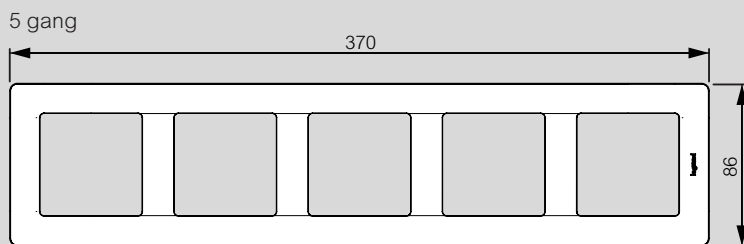

Valena™ Life

plate dimensions (including IP44 and label holder plates)

Valena Life specific plates for double sockets