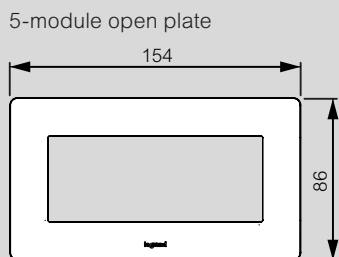

Valena™ Life

plate dimensions (including IP44 and label holder plates)

Valena Life specific plates for double sockets