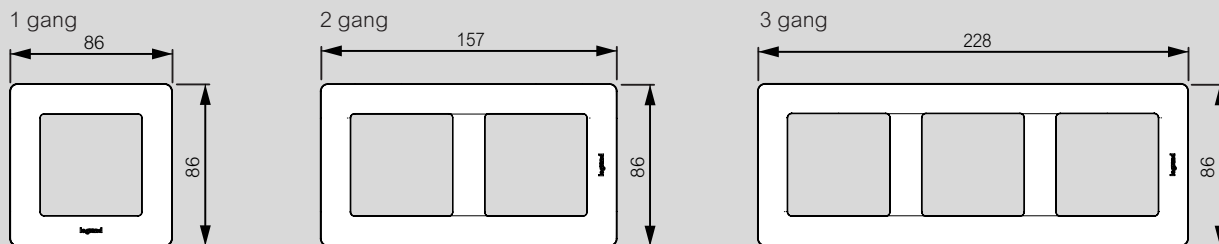

Valena™ Life

plate dimensions (including IP44 and label holder plates)

Valena Life specific plates for double sockets