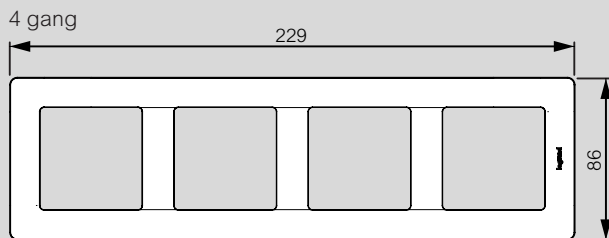

Valena™ Life

plate dimensions (including IP44 and label holder plates)

Valena Life specific plates for double sockets