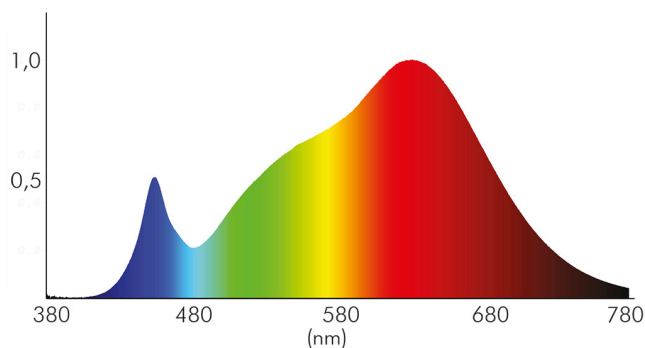

DATA SHEET

N 5020 COB LED white 3.3W warm white

Recessed LED Downlight for furniture use, COB LED

L80B10 - life time at 25 °C	50000 h
L70B50 - life time at 25°C	50000 h
Rated lifetime factor	0.9
Lumen maintenance factor	0.96
Lighting Technology used	LED
Colour controllable (RGB)	no
Anti-glare shield	no
Envelope	no envelope
Colour-tuneable light source	no
Light source replaceable	no
High luminance light source	no
Light sharing	symmetric
Light outlet	indirect
Lamp type	COB LED
Suitable for number of lamps	1
Minimum distance per luminaire	0.05 m

Spectral power distribution (250..800 nm) - diagram

ELECTRICAL SPECIFICATIONS

Mains light source [MLS] or non-mains light source [NMLS]	NMLS
Type of LED driver	LED driver
Energy consumption during operation	3 kWh/1000 h
Lamp power	3.3 W
Connected Light Source	no
Constant current	350 mA
Power consumption at Stand-by mode [Psb]	0 W

Product warranty does not cover the natural wear and tear due to usage, especially the degradation of the LEDs even when these are already incorporated into the product at the time of delivery. Information on the average service lifetime and light colours are to be used as reference only, these are non-binding and should not be used as ground for quality agreement. Technical and design changes due to product developments are subject to change without prior notice. nobile AG - Wächtersbacher Str. 78 - 60386 Frankfurt/M. Germany - www.nobile.de

State:
07.11.2023
04:00:00