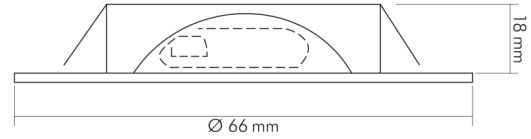

DATA SHEET

N 5020 COB LED white 3.3W warm white

Recessed LED Downlight for furniture use, COB LED

Article number	1850208410
GTIN	4044538045573

ENERGY CONSUMPTION LABELING

Energy efficiency class	G
Part number of the light source	1850208410
EPREL-Registration number	947016

TECHNICAL LIGHTING SPECIFICATIONS

Light cone	Extreme wide beam >80°
Type of light source	DLS/NMLS
Non-directional [NDLS] or directional [DLS]	DLS
Colour temperature	3000 K
Colour of light	warm white
LED efficiency	40 lm/W
Total luminous flux	190 lm
Useful luminous flux [Φ_{use}]	120 lm
Useful luminous flux [Φ_{use}] related to	Narrow cone (90°)
Beam angle	86°
Colour consistency [MacAdam]	3 SDCM
Colour rendering index Ra	95
Colour rendering index R9	78
Chromaticity coordinates [x]	0.44
Chromaticity coordinates [y]	0.403
Fit for monitor workplace acc. EN 12464-1	no
Peak luminous intensity	94 cd

TEMPERATURE SPECIFICATIONS

Ambient temperature [Ta]	0 - 25 °C
--------------------------	-----------

DIMENSIONS AND WEIGHT

Length	66 mm
Width	66 mm
Diameter	66 mm
Height	18 mm
Weight	46 g
Ceiling cut-out [diameter]	58 mm
Built-in depth	18 mm